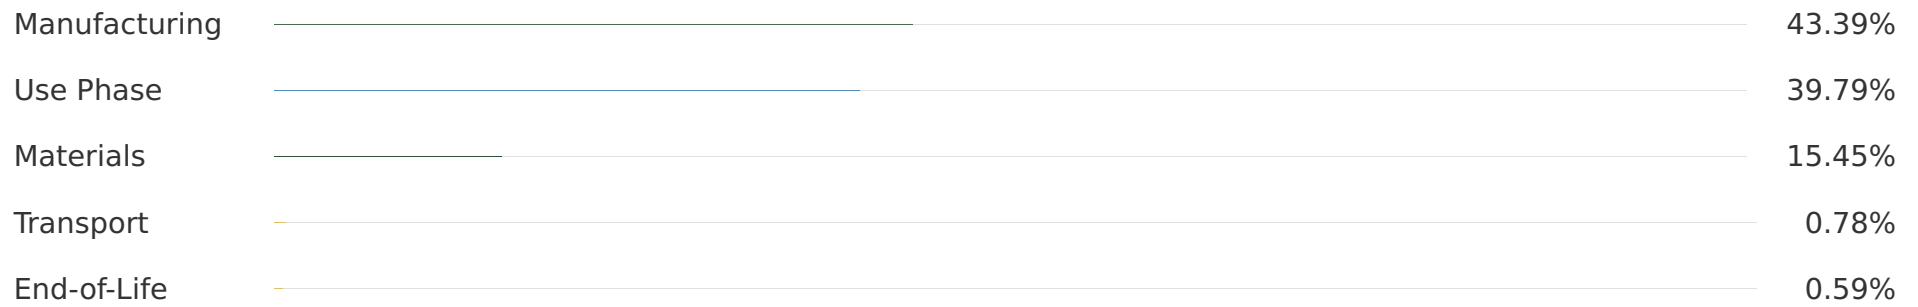

uwmmlytyf

Product Carbon Footprint Overview

32.039 kg CO2e

powered by carboncalcpcf.com

32.039

Total Footprint (kg CO2e)

32.039

Carbon Intensity (kg CO2e / unit)

Aluminum Casing

Top Material Hotspot

Scope 3

Primary Emission Scope

Lifecycle Stage Breakdown

Material Carbon Impact

Highlights & Hotspots