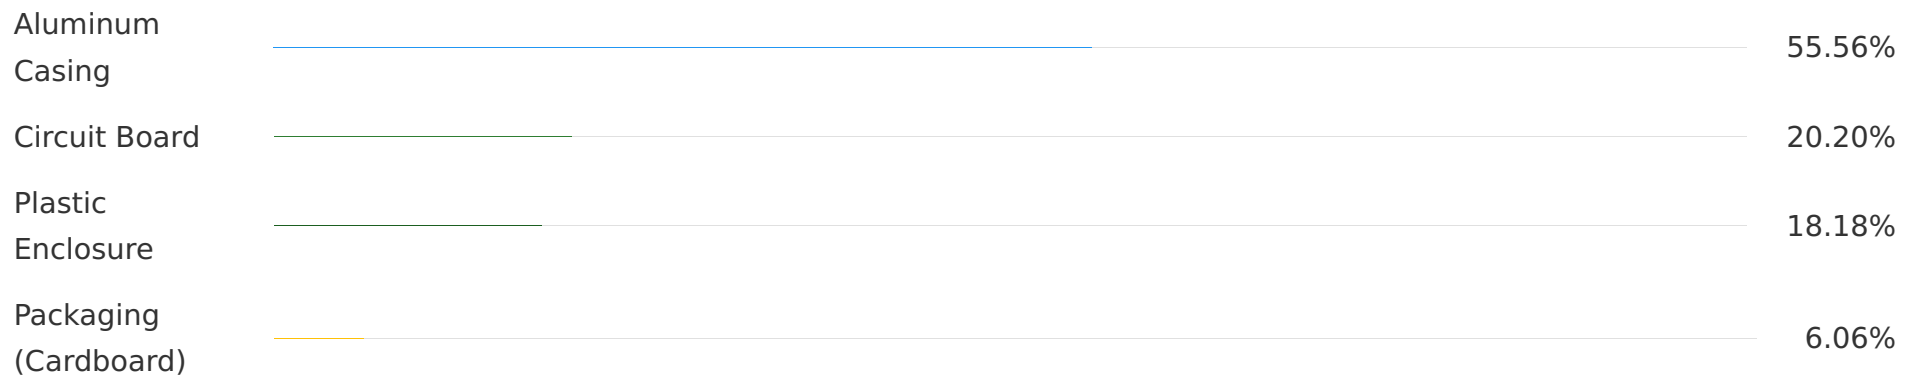

Aluminum Casing

Top Material Hotspot

Scope 3

Primary Emission Scope

Lifecycle Stage Breakdown

Material Carbon Impact

Highlights & Hotspots