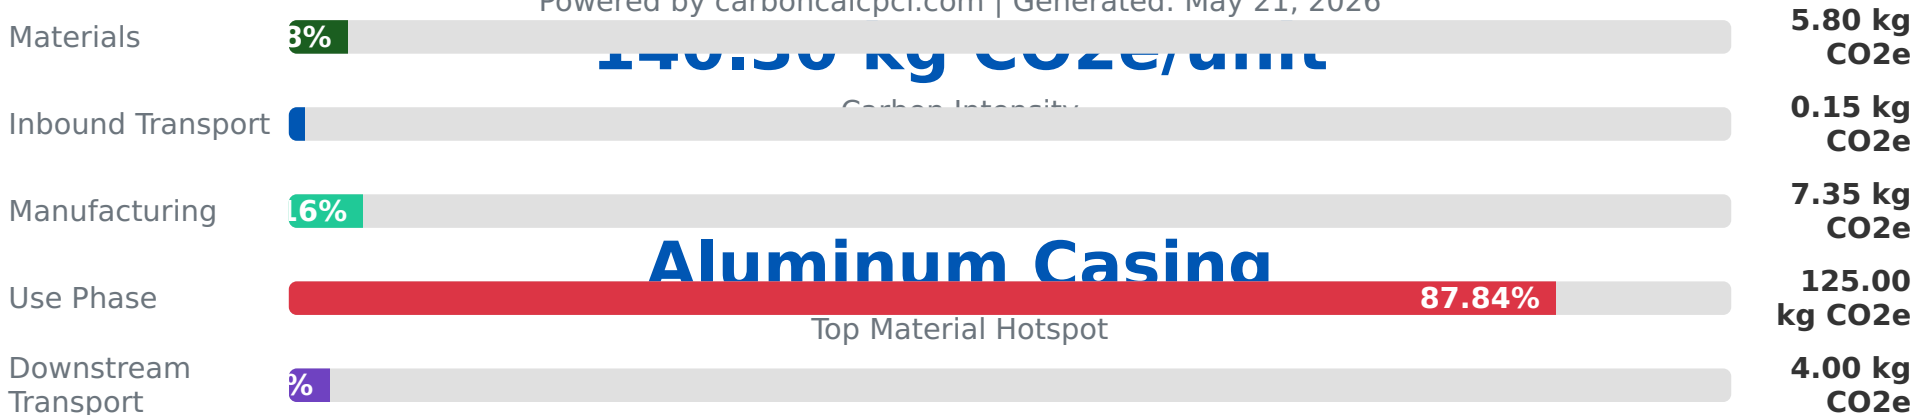

Product: tntniyetpm | Company: hyhfzommnr

**140.30 kg CO2e**

Total Cradle-to-Grave Footprint (1.0 unit)

**140.30 kg CO2e**

### Lifecycle Stage Breakdown Total Carbon Footprint

Powered by carboncalcpf.com | Generated: May 21, 2026

**Aluminum Casing**

Top Material Hotspot