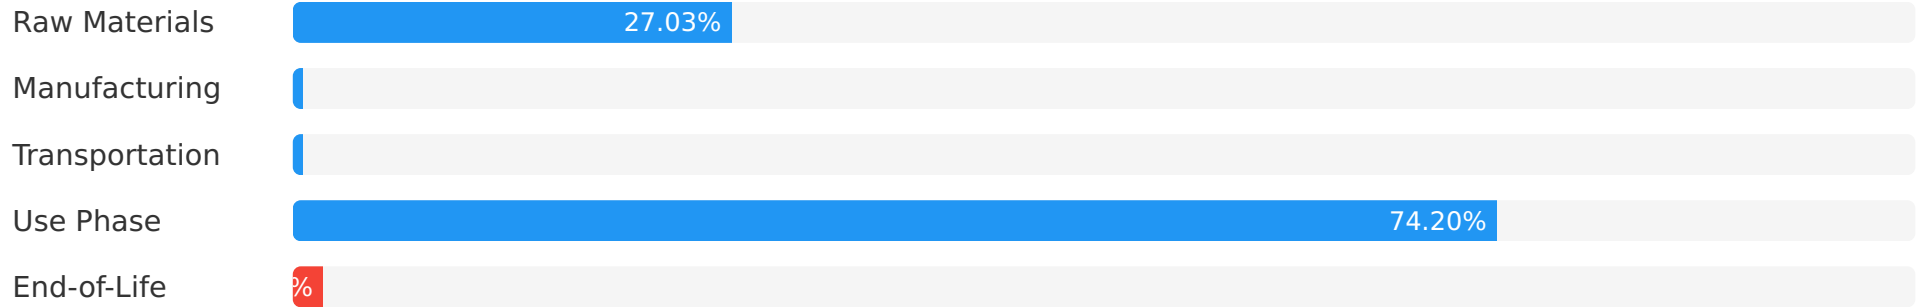

# Product Carbon Footprint Dashboard for swsjliwysu

**43.80**  
**kgCO2e**

Total  
Footprint

Total Footprint

**43.80** kgCO2e

Carbon Intensity

**43.80** kgCO2e/unit

Top Material Hotspot

**Aluminum Casing** (7.50 kgCO2e)

Primary Emission Scope

**Scope 3** (99.78%)

## Lifecycle Stage Breakdown