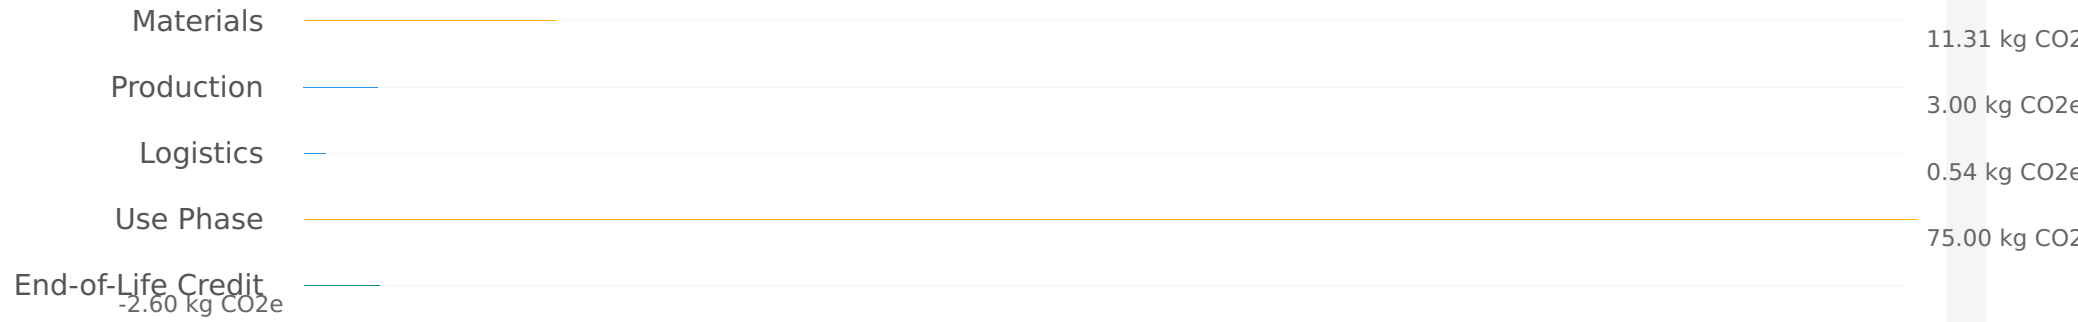

# Product Carbon Footprint Dashboard

[carboncalcpcf.com](https://carboncalcpcf.com)

**Total Footprint: 87.25 kg CO<sub>2</sub>e**

---

**87.25 kg CO2e**

TOTAL PRODUCT FOOTPRINT

**87.25 kg CO2e/unit**

CARBON INTENSITY

**Use Phase**

PRIMARY EMISSION HOTSPOT

**Scope 3**

DOMINANT GHG SCOPE

## Lifecycle Stage Breakdown (kg CO2e)