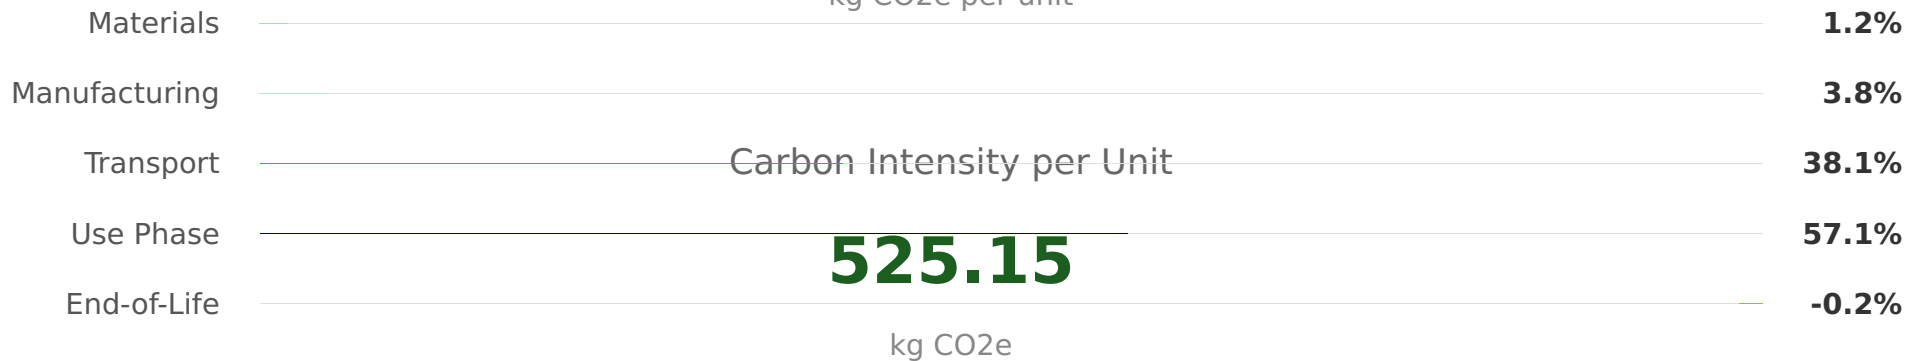

carboncalcpcf.com

Product Carbon Footprint Dashboard

Product: nwnzdzydsg | Company: outzwefdmj

Total PCF: 525.15 kg CO2e

Total Product Footprint

Generated by carboncalcpcf.com | Data accurate as of May 27, 2026

Lifecycle Stage Breakdown

525.15

kg CO2e per unit

525.15

kg CO2e

Top Material Hotspot