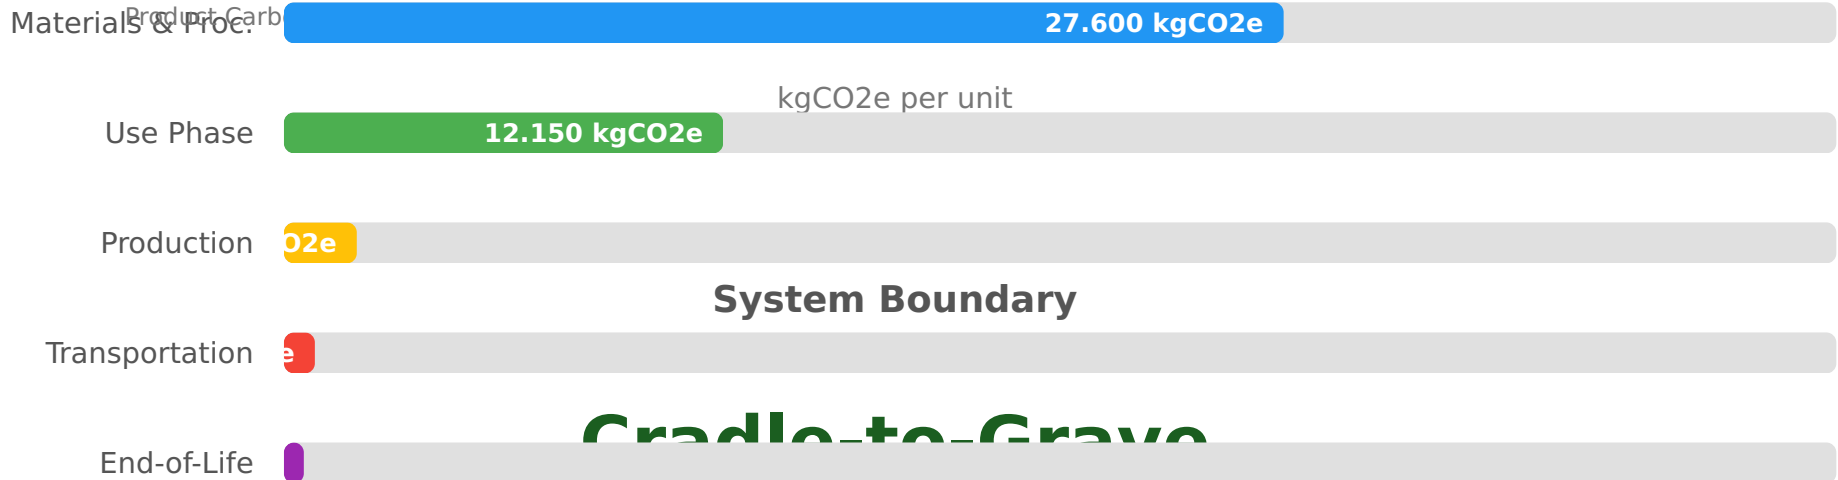

evxrylohtn Carbon Footprint

Total Product Carbon Footprint

42.831 kgCO2e

Powered by carboncalcpcf.com

Total Footprint

Lifecycle Stage Breakdown

42.831

System Boundary

Cradle-to-Grave

Comprehensive lifecycle