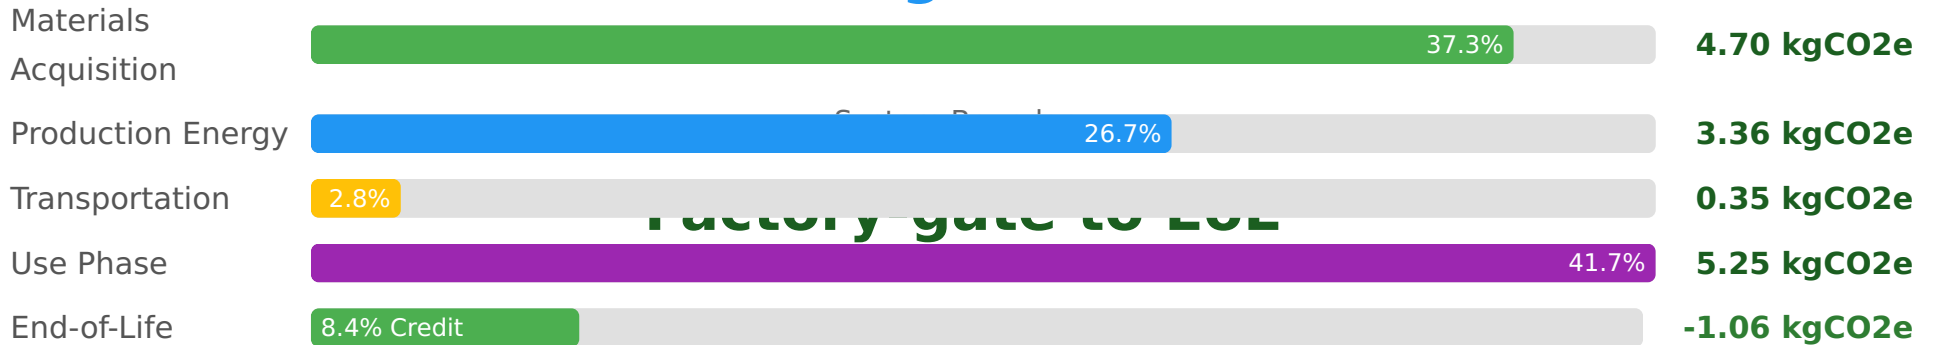

Product Carbon Footprint Dashboard

Product: EcoWidget Pro (gfffgtzjnl)
Company: GlobalTech Innovations (jdorqsenpf)

Total Carbon Footprint: 12.60 kgCO2e per unit

Total Footprint

Lifecycle Stage Breakdown

12.60 kgCO2e/unit

Top Material Hotspot

Bar widths scaled relative to the largest positive contribution (Use Phase). Percentages in bars and values are of total 12.60 kgCO2e.

Lithium-ion Battery