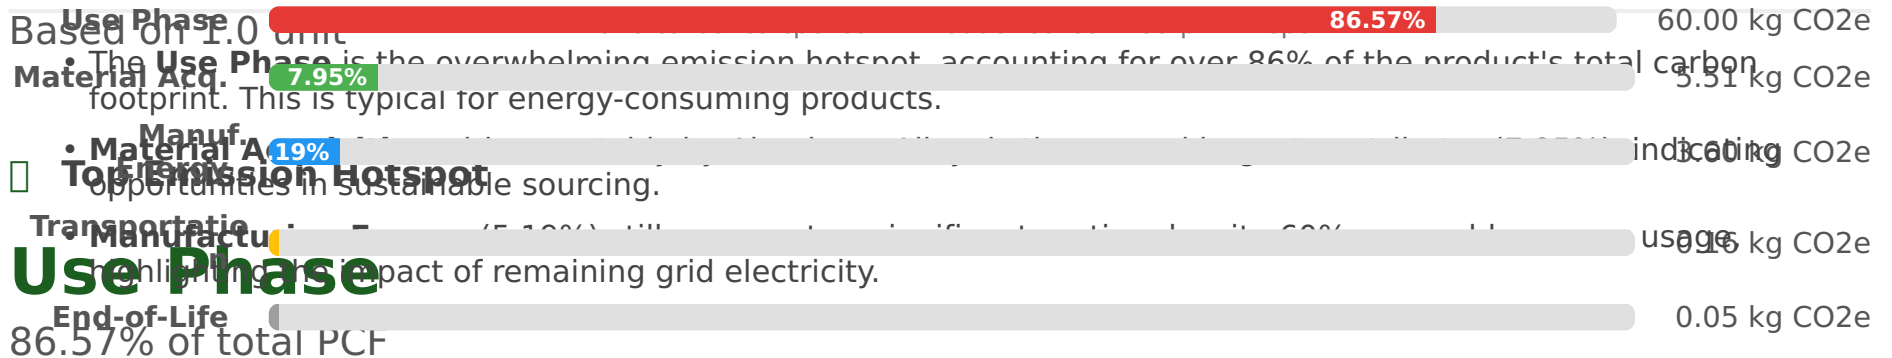

Product Carbon Footprint Dashboard

Product: jzddgklghl | Company: fyzpzxrjxe
Standard: GHG Protocol | System Boundary: factory_gate

Total Carbon Footprint

69.31 kg CO2e
per 1.0 unit

Carbon Intensity

Lifecycle Stage Breakdown

Highlights & Key Insights

Primary Emission Scope