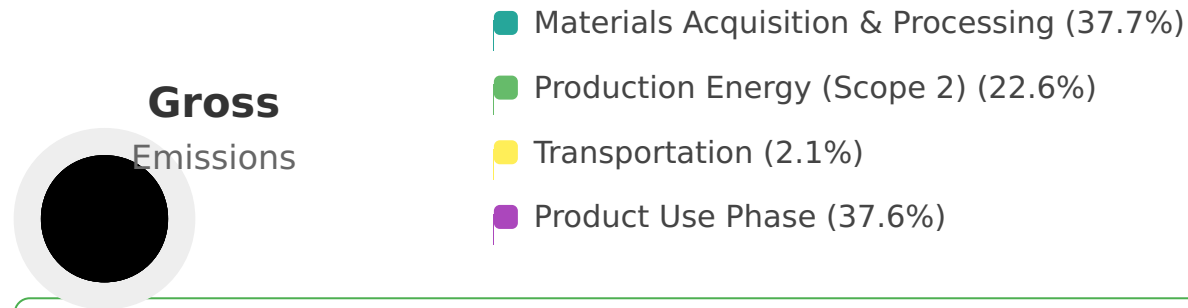

Product Carbon Footprint Dashboard

Product: **wlupjujrmn** | Company: gudlefigeu

Consultant: xmqqtmdnkx | Powered by carboncalcpcf.com

24.463 kg CO2e

Total Product Footprint (1 unit)

24.463

Total Carbon Footprint

kg CO2e / 1.0 unit

24.463

Carbon Intensity

kg CO2e per functional unit

Main Casing

Lifecycle Stage Breakdown

-8.796 kg CO2e reduction

from End-of-Life (EoL) activities due to 80% recyclability and circular programs.